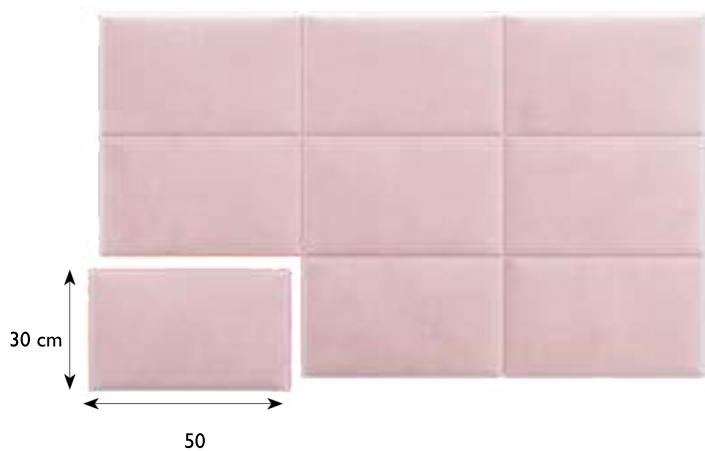

30x30

Upholstered element

height 30 cm side length 15 cm thickness 3.5 cm

30x50

Upholstered element

height 30 cm width 50 cm thickness 3.5 cm