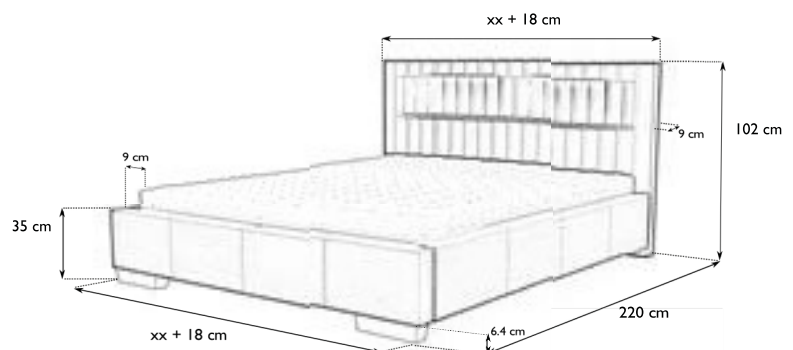

81275

+CABINET

A modern, functional upholstered bed with a classic design, featuring a simple frame and an impressive headboard decorated with vertical stitching. The advantage of this model is its practical headboard with a shelf, which is illuminated. The bed is perfect for any type of bedroom, enriching it with the beauty of simple lines and atmospheric lighting. The structure is made of board upholstered with furniture fabric, available in a wide range of colours. It stands stably on silver plastic legs, which can be replaced with black or brown wooden legs at an additional cost. A bedding storage container with a wooden or metal frame can be added. In addition to the standard dimensions, the bed is also available in non-standard lengths and widths. The back of the headboard can be upholstered at an additional cost, after consultation with specialists in furniture stores. For complete customer satisfaction, we recommend a suitable frame and mattress from our range.

Fabric in the photo: 10334

Can be configured with wooden legs at an additional cost.