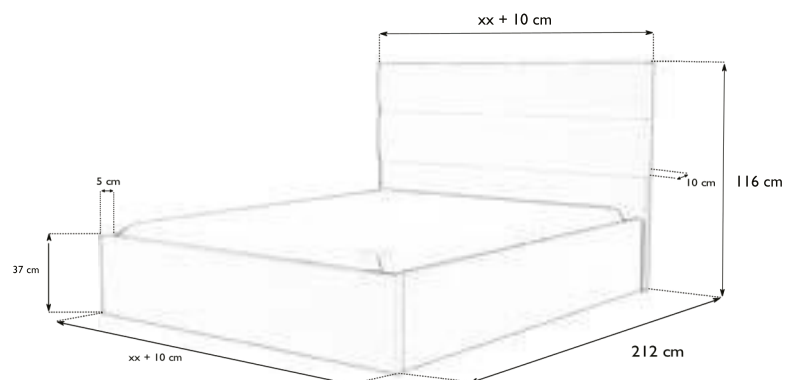

UPHOLSTERED BED

81232

This delicate upholstered bed with a simple, classic design creates an interesting composition. The bed features striking stitching. It will work perfectly in any type of bedroom, enriching it with the beauty of simple lines. The bed is made of board upholstered with furniture fabric, available in a wide range of colours. A bedding container with a wooden or metal frame can be added. In addition to standard sizes, the bed is also available in non-standard lengths. For an additional fee, the headboard can be upholstered at the back. For complete customer satisfaction, we recommend a suitable frame and mattress from our range.

Fabric in the photo: 10321