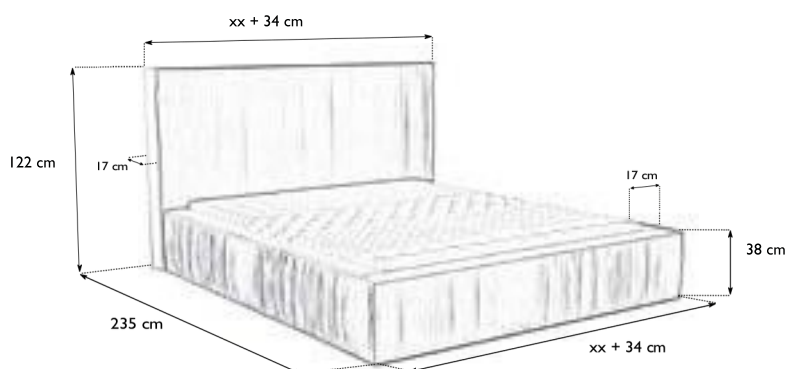

UPHOLSTERED BED

81250

Pouf

An upholstered bed with a simple, classic design, whose headboard and frame have been embellished with striking ruffles, creating an interesting composition. It is perfect for large, spacious bedrooms, enhancing them with the beauty of simple lines. The structure is made of board covered with furniture fabric, available in a wide range of colours. The solid bed frame stands on glides that allow the furniture to be moved. It is possible to use a bedding container with a metal frame. For an additional fee, the headboard can be upholstered at the back. In addition to the standard dimensions, the bed is also available in non-standard lengths and widths. For complete customer satisfaction, we recommend a suitable frame and mattress from our range. The bed frame and cover are for self-assembly. Velcro fasteners allow the upholstery fabric to be attached to the frame.

Material in the photo: 5MZ10