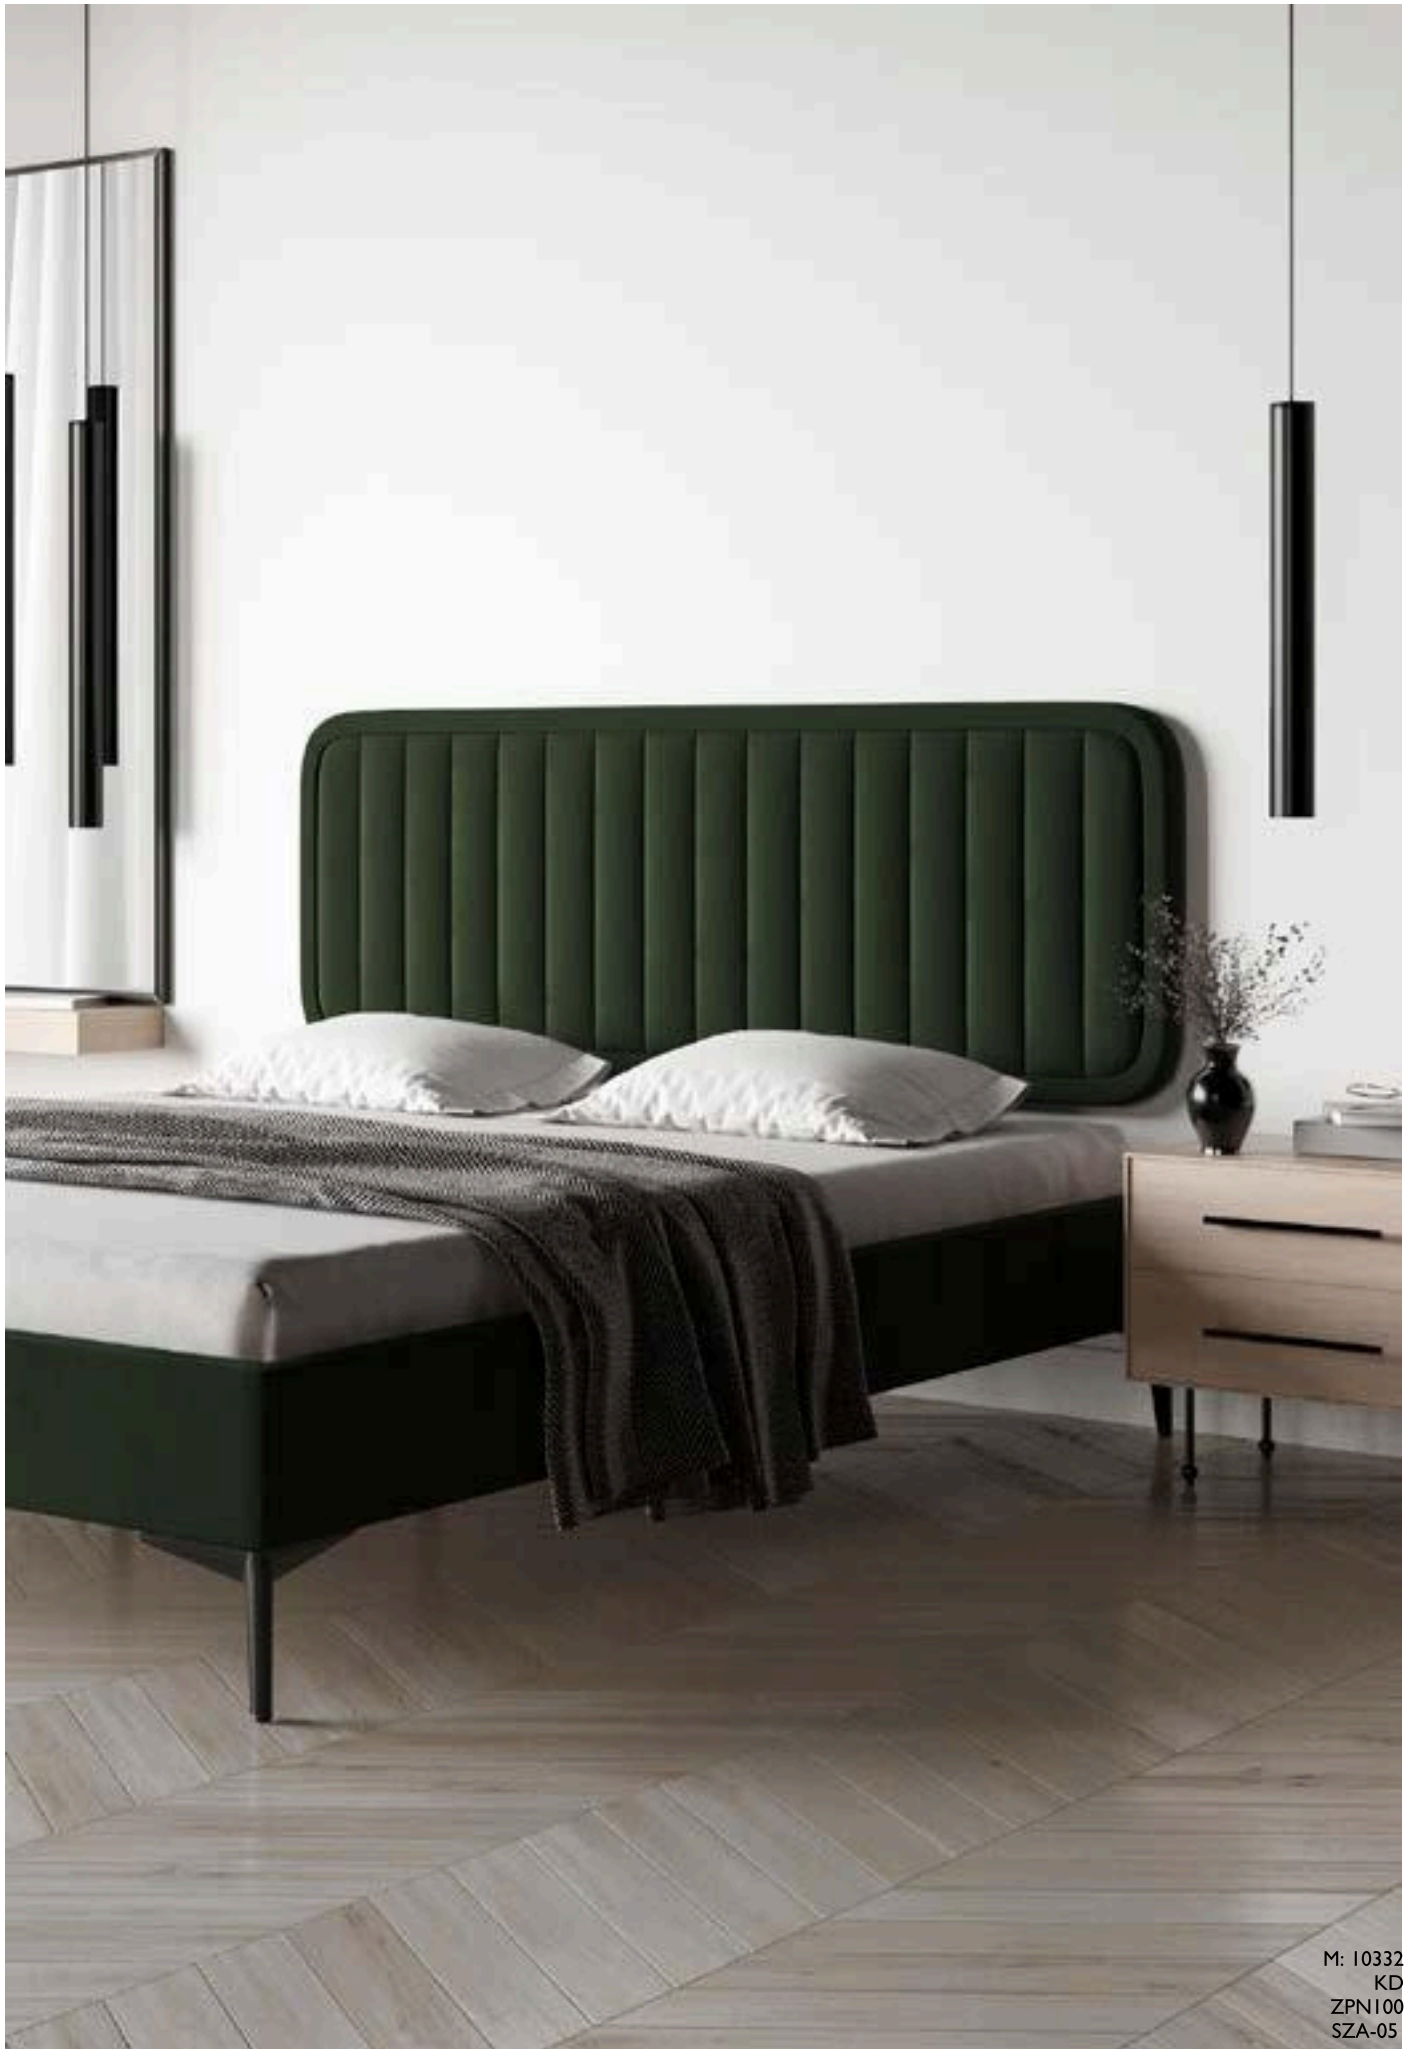

PW58

Multisystem panel -
high, height 120 cm,
thickness 7 cm

M: 10332
KD
ZPN100
SZA-05

The cube panel headboard is an original alternative to classic headboards, as it allows you to give the headboard an individual shape. The cubes are available in a wide range of upholstery fabrics. They fit perfectly with the Multisystem series bodies. It is possible to order upholstered elements with non-standard widths and lengths. This type of panel allows you to give your bedroom a unique character.