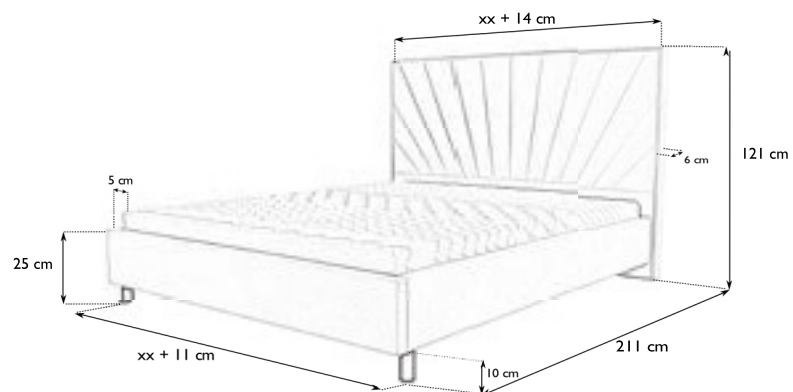

81246

A modern, upholstered bed with a simple frame topped with a sophisticated, radiantly stitched headboard, creating a composition ideal for both modern and classic interiors. The exterior panel construction is covered with furniture fabric in a wide range of colours. The furniture stands stably on 10 cm round chrome legs. In addition to the standard dimensions, the bed is also available in non-standard lengths and widths. For an additional fee, the headboard can be upholstered at the back. For complete customer satisfaction, we recommend a suitable bed base and mattress from our range.

Fabric in the photo: 5MZ14