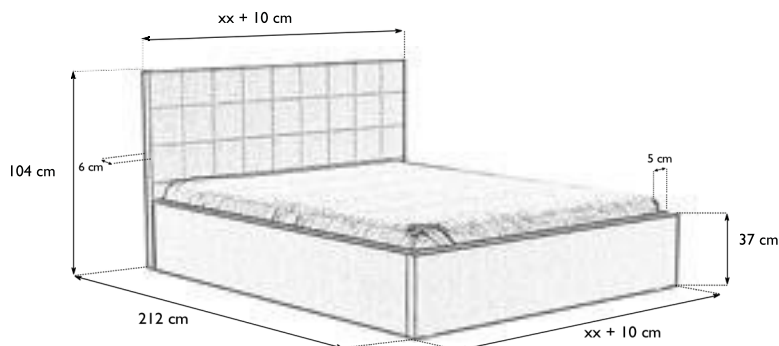

Fabric in the photo: 10334

Can be configured with wooden legs at an additional cost.

NOG-DT-021-BRA

NOG-DT-021-CZ

UPHOLSTERED BED

81231

A geometric upholstered bed with a simple, classic design, whose frame and headboard create an interesting composition. The bed features striking stitching. It will work perfectly in any type of bedroom, enriching it with the beauty of simple lines. The structure is made of board upholstered with furniture fabric, available in a wide range of colours. A bedding container with a wooden or metal frame can be added. In addition to standard dimensions, the bed is also available in non- standard lengths. For an additional fee, the headboard can be upholstered at the back. For complete customer satisfaction, we recommend a suitable frame and mattress from our range.

Material in the photo: 40267

80209

Upholstered bed
length 225 cm width XX+17 cm body height 36
cm headboard height 117 cm

80263

Upholstered bed
length 221 cm width XX+18 cm body height 37
cm headboard height 86 cm

80264

Upholstered bed
length 214 cm width XX+18 cm body height 37
cm headboard height 86 cm

80265

Upholstered bed
length 214 cm width XX+18 cm body height 37
cm headboard height 86 cm

80270

Upholstered bed
length 220 cm width XX+17 cm body height 36
cm headboard height 91 cm