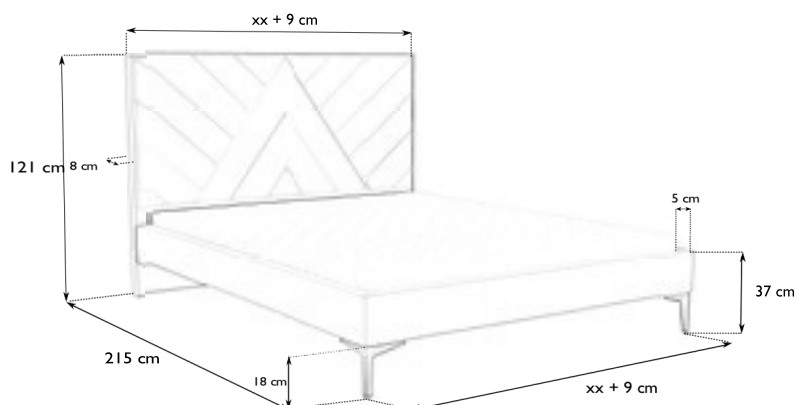

Material in the photo: 10334

Choose one of the following leg models.

NOG-STA01-18-CZ

NOG-STA02-18-CZ

NOG-STA03-18-CZ

UPHOLSTERED BED

81246

A modern, upholstered bed with a simple frame topped with a sophisticated, radiantly stitched headboard, creating a composition ideal for both modern and classic interiors. The exterior panel construction is covered with furniture fabric in a wide range of colours. The furniture stands stably on 10 cm round chrome legs. In addition to the standard dimensions, the bed is also available in non-standard lengths and widths. For an additional fee, the headboard can be upholstered at the back. For complete customer satisfaction, we recommend a suitable bed base and mattress from our range.