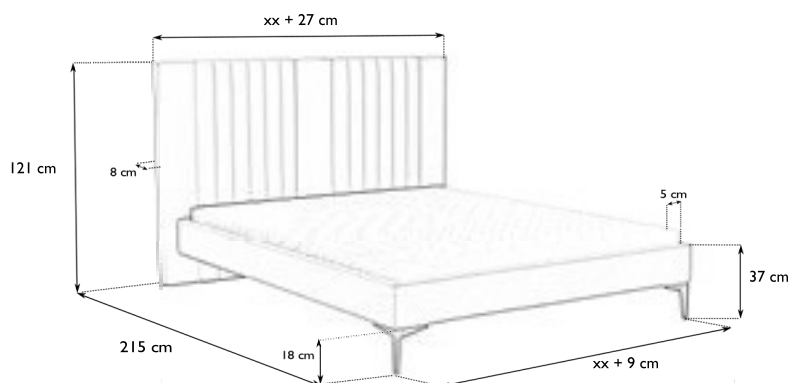

Material in the photo: 40266

Choose one of the following leg models.

NOG-STA01-18-CZ

NOG-STA02-18-CZ

NOG-STA03-18-CZ

UPHOLSTERED BED

81243

A modern, upholstered bed with a simple frame and high headboard with distinctive diagonal stitching, creating an original composition. It is perfect for both classic and modern bedrooms. The wooden structure on the outside is upholstered with furniture fabric in a wide range of colours, and the wood is visible on the inside of the bed frame. For an additional fee, the headboard can be upholstered at the back. The furniture stands stably on subtle metal legs, which give the impression of delicacy and lightness to the entire structure. The design of the legs can be chosen. In addition to the standard dimensions, the bed is also available in non-standard lengths and widths. It is possible to choose the height of the slats supporting the frame. For complete customer satisfaction, we recommend a suitable frame and mattress from our range.