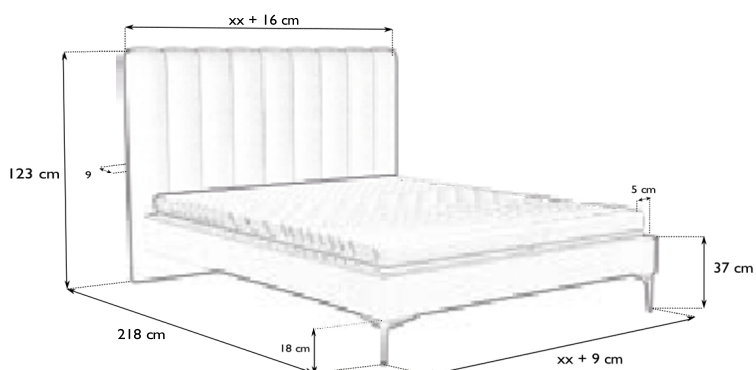

Material in the photo: I0332

Choose one of the following leg models.

NOG-STA01-18-CZ

NOG-STA02-18-CZ

NOG-STA03-18-CZ

81230

Upholstered bed
length 212 cm width XX+20 cm body height
41 cm headboard height 122 cm

81231

Upholstered bed
length 216 cm width XX+14 cm body height
42 cm headboard height 102 cm

81238

Upholstered bed
length 217 cm width XX+10 cm body height
29 cm headboard height 100 cm

81239

Upholstered bed
length 215 cm width XX+10 cm body height 27
cm headboard height 120 cm

81241

Upholstered bed
length 215 cm width XX+27 cm body height 37 cm
headboard height 121 cm

81245

Upholstered bed
length 208 cm width XX+18 cm body height 35
cm headboard height 122 cm

81247

Upholstered bed
length 213 cm width XX+14 cm body height
35 cm headboard height 121 cm

81249

Upholstered bed
length 225 cm width XX+24 cm body height 38
cm headboard height 122 cm

81270

Upholstered bed
length 220 cm width XX+18 cm body height
35 cm headboard height 92 cm

81271

Upholstered bed
length 220 cm width XX+18 cm body height 36
cm headboard height 92 cm