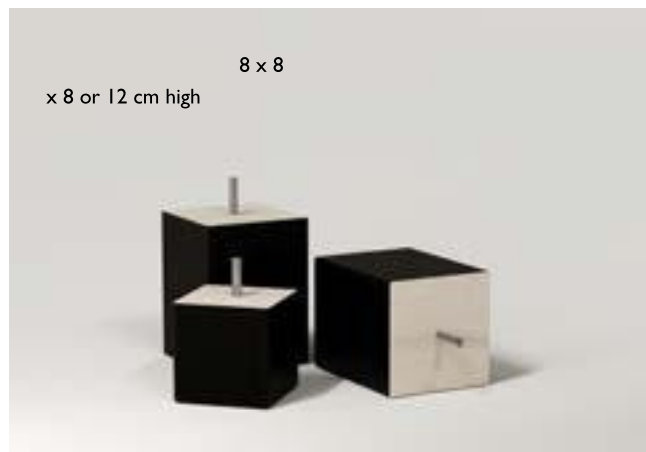

length 209 cm width XX+9 cm height 13 cm+18 cm*

KSU

Body

length 211 cm width XX+7 cm height 43 cm

Legs for multisystem beds

LEGS SUITABLE ONLY FOR THE TIK | KN | KP2 BODY

LEGS SUITABLE ONLY FOR KTWIN | KD | SKR BED FRAMES