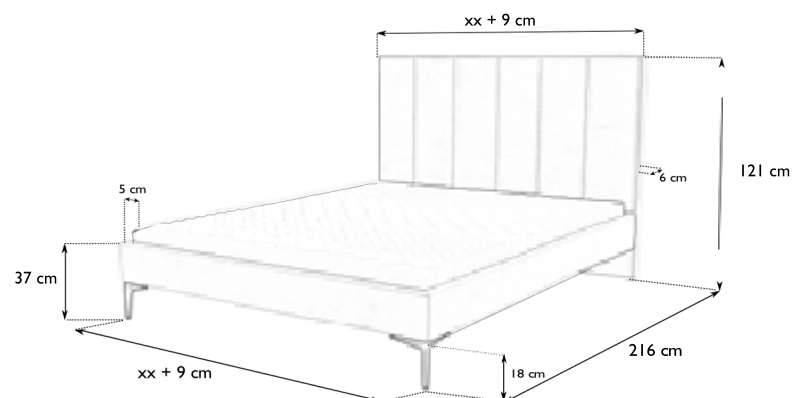

A modern, upholstered bed with a simple frame and high headboard creating a classic composition. The panel style of the headboard adds visual spaciousness and elegance. It is perfect for both classic and modern bedrooms. The wooden frame is upholstered on the outside with furniture fabric in a wide range of colours, while the wood is visible on the inside of the bed frame. The headboard is upholstered at the back. The furniture stands stably on subtle metal legs, which give the impression of delicacy and lightness to the entire structure. The leg design can be selected. In addition to the standard dimensions, the bed is also available in non-standard lengths and widths. It is possible to choose the height of the slats supporting the frame. For complete customer satisfaction, we recommend a suitable frame and mattress from our range.

Material in the photo: 5MZ16

Choose one of the following leg models.

NOG-STA01-18-CZ

NOG-STA02-18-CZ

NOG-STA03-18-CZ

UPHOLSTERED BED

81242

A modern, upholstered bed with a simple frame and high headboard with distinctive vertical stitching, creating a classic composition. The style of the headboard stitching adds visual spaciousness and slenderness. It is perfect for both classic and modern bedrooms. The wooden structure on the outside is upholstered with furniture fabric in a wide range of colours, and the wood is visible on the inside of the bed frame. The headboard is upholstered at the back. The furniture stands stably on subtle metal legs, which give the impression of delicacy and lightness to the entire structure. The leg design can be selected. In addition to standard dimensions, the bed is also available in non-standard lengths and widths. It is possible to choose the height of the slats supporting the frame. For complete customer satisfaction, we recommend a suitable frame and mattress from our range.