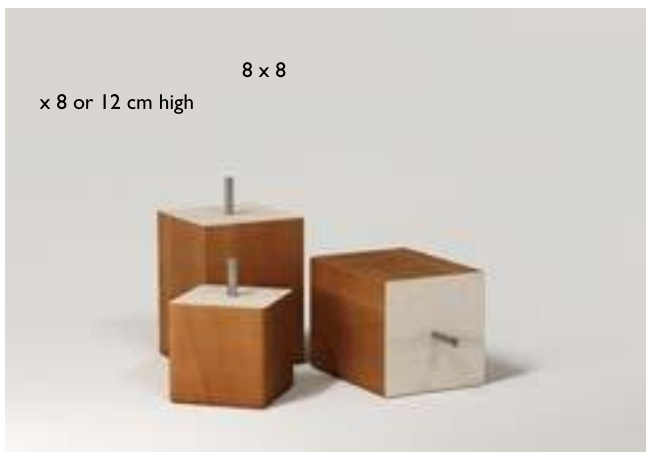

length 209 cm width XX+9 cm height 13 cm+18 cm*

KSU

Body

length 211 cm width XX+7 cm height 43 cm

Legs for multisystem beds

LEGS SUITABLE ONLY FOR THE TIK | KN | KP2 BODY

LEGS SUITABLE ONLY FOR KTWIN | KD | SKR BED FRAMES