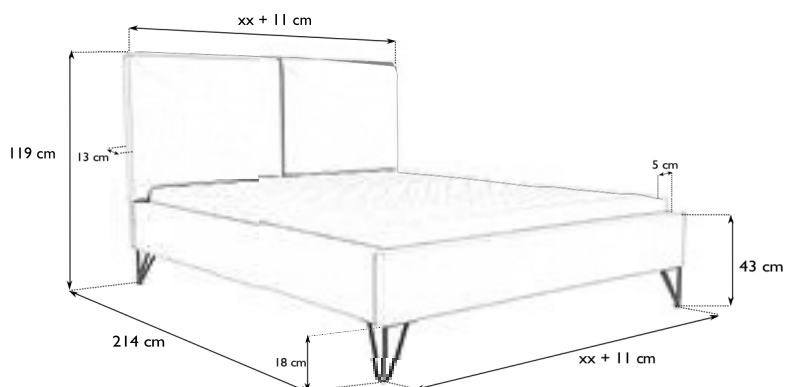

UPHOLSTERED BED

81248

+ ROUND PUFF 81711

A modern, upholstered bed with a simple frame topped with a minimalist headboard made of two square panels, creating a composition that is ideal for stylish, modern interiors. The headboard is attached to the bed frame and does not touch the floor. The exterior of the board construction is upholstered with furniture fabric in a wide range of colours. The furniture stands stably on subtle, slender legs, which give the impression of delicacy and lightness to the entire structure. The leg design can be selected. In addition to standard sizes, the bed is also available in non-standard lengths and widths. For an additional fee, the headboard can be upholstered at the back. For complete customer satisfaction, we recommend a suitable bed base and mattress from our range.

Material in the photo: 10335

Choose one of the following leg models.