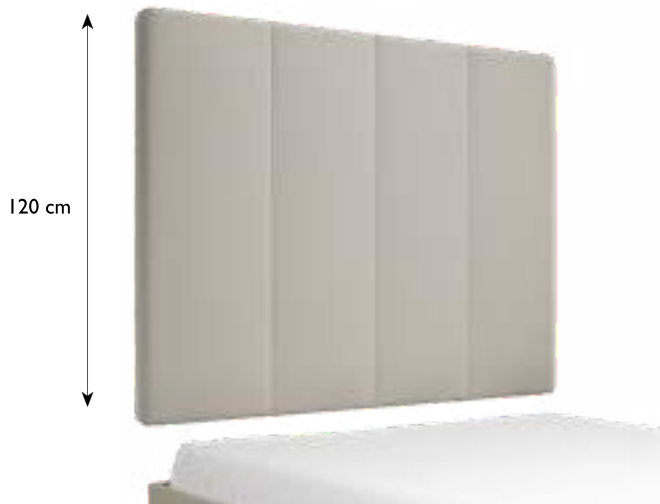

ZPN50

Multisystem panel – low,
height 60 cm, thickness
5 cm

ZPN100

Multisystem panel - low height
60 cm, thickness 7 cm

ZPS09

Multisystem panel - medium height
90 cm, thickness 12 cm

ZPW23

Multisystem panel – height 120 cm,
thickness 7 cm

PW58

Multisystem panel -
high, height 120 cm,
thickness 7 cm

M: 10332
KD
ZPN100
SZA-05

The cube panel headboard is an original alternative to classic headboards, as it allows you to give the headboard an individual shape. The cubes are available in a wide range of upholstery fabrics. They fit perfectly with the Multisystem series bodies. It is possible to order upholstered elements with non-standard widths and lengths. This type of panel allows you to give your bedroom a unique character.