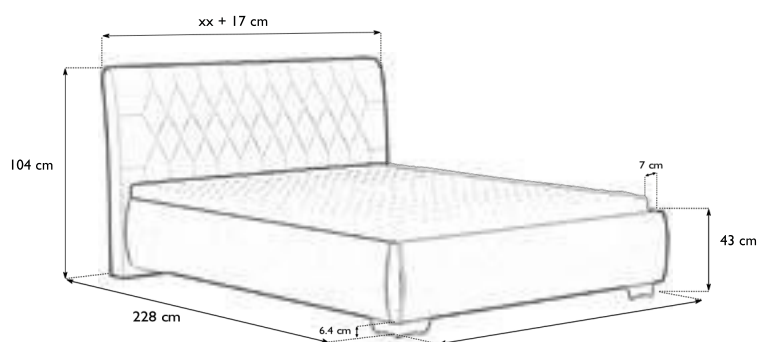

Material in the photo: 30539

UPHOLSTERED BED

81275

+CABINET

A modern, functional upholstered bed with a classic design, featuring a simple frame and an impressive headboard decorated with vertical stitching. The advantage of this model is its practical headboard with a shelf, which is illuminated. The bed is perfect for any type of bedroom, enriching it with the beauty of simple lines and atmospheric lighting. The structure is made of board upholstered with furniture fabric, available in a wide range of colours. It stands stably on silver plastic legs, which can be replaced with black or brown wooden legs at an additional cost. A bedding storage container with a wooden or metal frame can be added. In addition to the standard dimensions, the bed is also available in non-standard lengths and widths. The back of the headboard can be upholstered at an additional cost, after consultation with specialists in furniture stores. For complete customer satisfaction, we recommend a suitable frame and mattress from our range.

Material in the photo: 40267

80209

Upholstered bed
length 225 cm width XX+17 cm body height 36
cm headboard height 117 cm

80263

Upholstered bed
length 221 cm width XX+18 cm body height 37
cm headboard height 86 cm